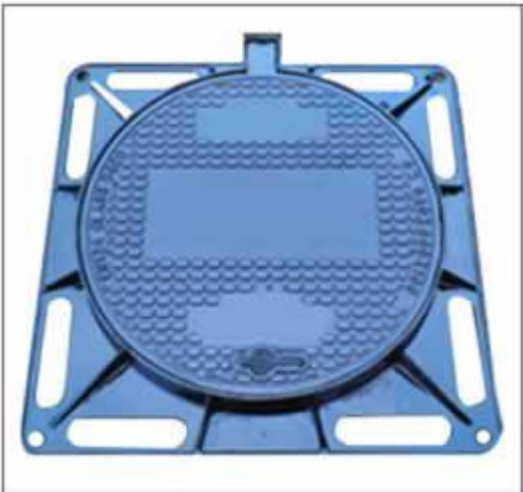

We can design as your required